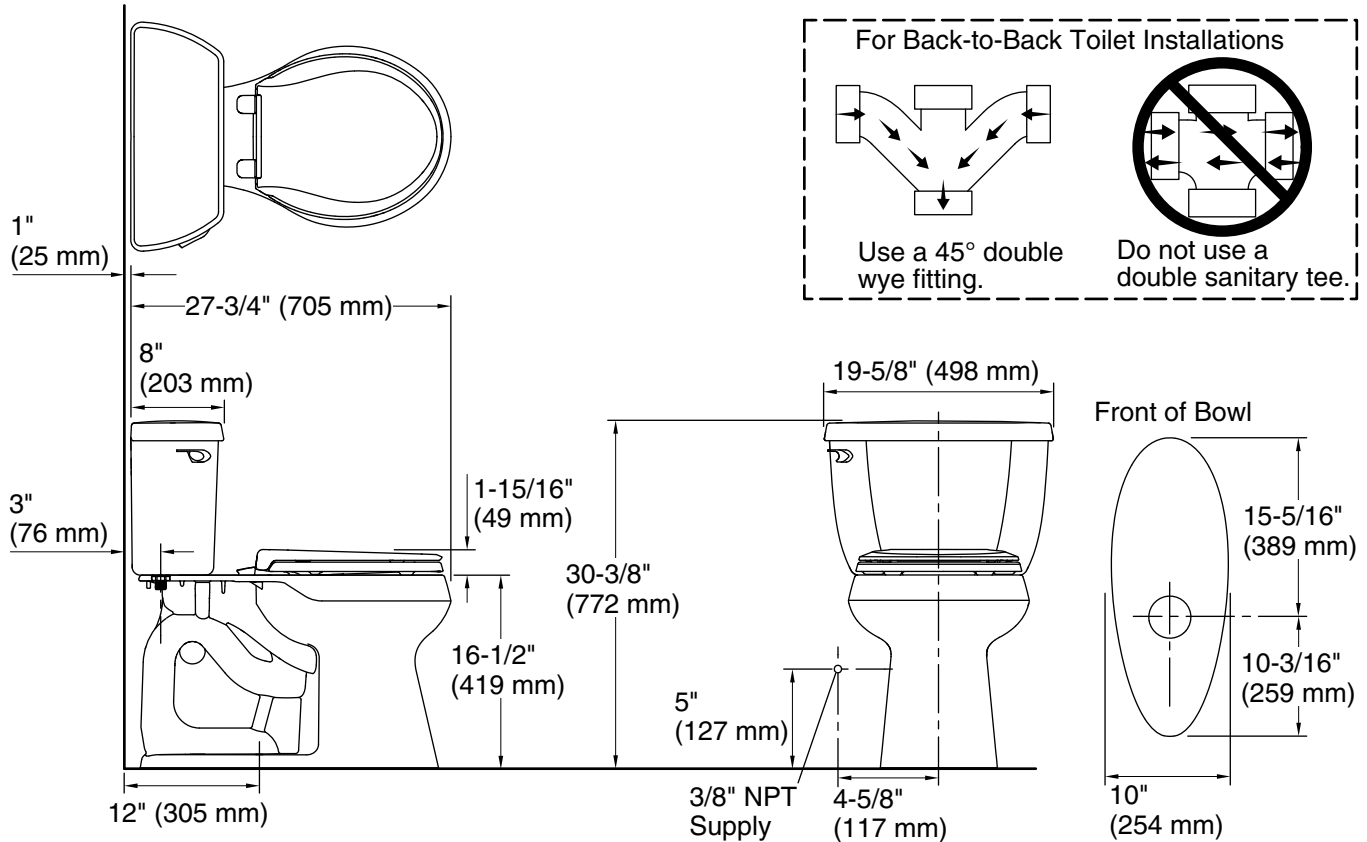

Highline® Classic Comfort Height®

Two-piece round-front chair height toilet

K-5296

Technical Information

All product dimensions are nominal.

Toilet type:	Two-piece, Floor-mount
Waste Outlet:	Floor
Bowl shape:	Round-front
Flush type:	Class Five®
Trap passageway:	2-1/8" (54 mm)
Water Consumption	
Full:	1.28 gpf (4.8 lpf)
Water surface size:	10-1/2" x 8-1/4" (267 mm x 210 mm)
Rim to water surface:	5-3/8" (137 mm)
Rough-in:	12" (305 mm)
Seat-mounting holes:	5-1/2" (140 mm)

Notes

Install this product according to the installation instructions.

For back-to-back toilet installations: Use only a 45° double wye fitting.